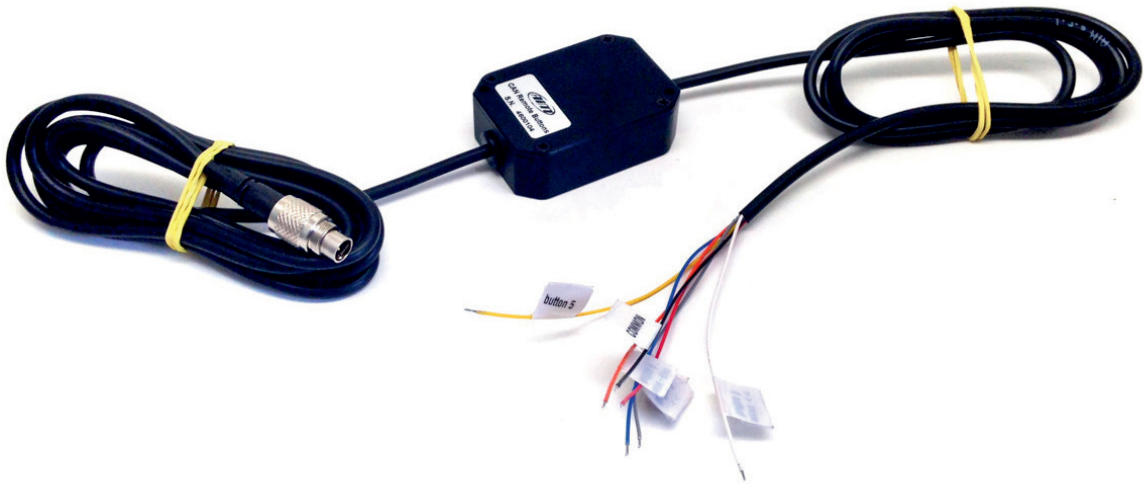

AiM Remote buttons interface

Dimensions

Connections

Part number

Remote buttons interface

X08RTN010

AiM Srl