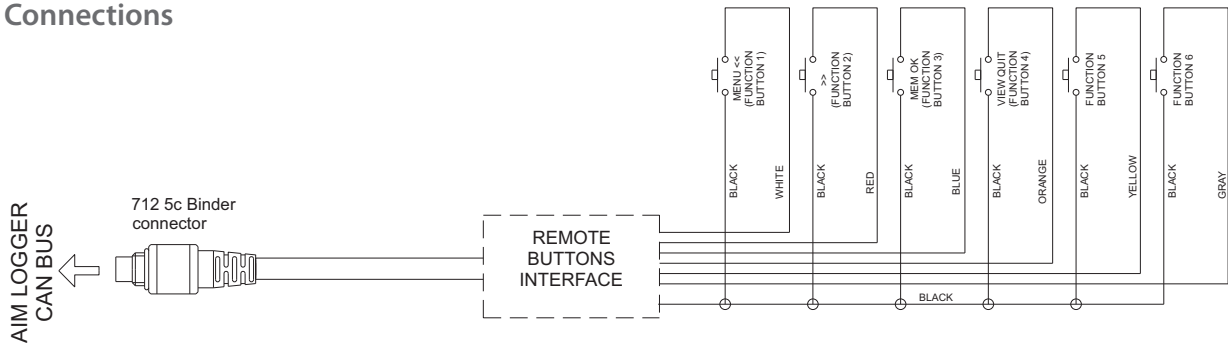

AiM Remote buttons interface

Dimensions

Connections

Part number

Remote buttons interface

X08RTN010

AiM Srl