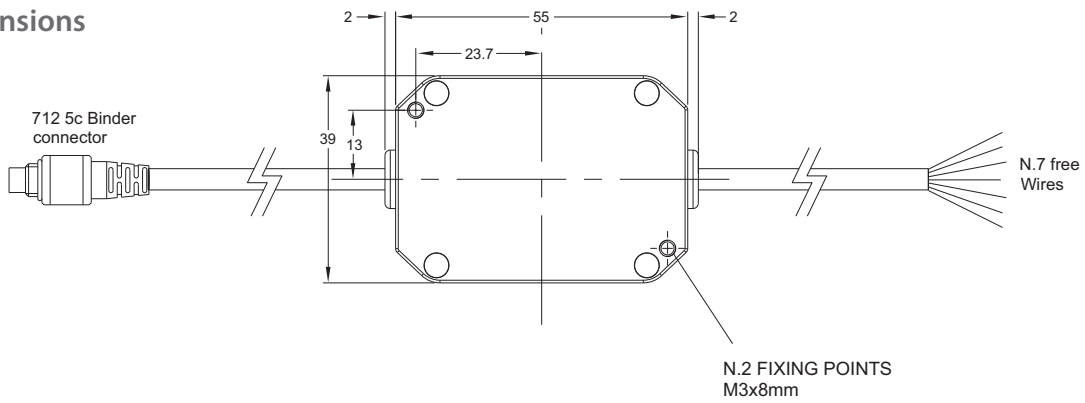

AiM Remote buttons interface

Dimensions

Connections

Part number

Remote buttons interface

X08RTN010

AiM Srl